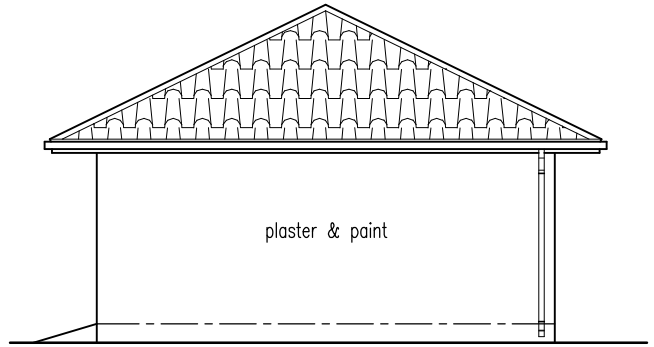

SOUTH ELEVATION

WEST ELEVATION

<p><u>DRAWING DESCRIPTION</u> SKETCH PLAN – Double Garage (South Entry Hip Roof)</p>	
<p><u>PROJECT</u> PROPOSED NEW DEVELOPMENT FOR PARKRAND x19</p>	
 <p>pieter bezuidenhout architect reg. no. 7477</p>	
<p>dwg. no. 4401</p>	<p>7 alice avenue comet boksburg</p> <p>p o box 25820 east rand 1462</p>
<p>date: 22/07/2014</p>	<p>tel:- (011)892-3958 fax:- (011)892-3958 cell:- 082-458-4839 e-mail:- pjbez@pjb-architect.co.za web:- www.pjb-architect.co.za</p>
<p>scale: 1:100</p>	
<p>area: see plan</p>	