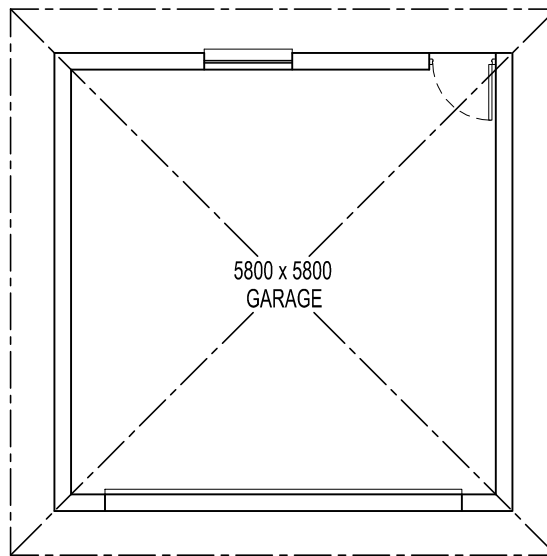

SOUTH ELEVATION

WEST ELEVATION

<p><u>DRAWING DESCRIPTION</u> SKETCH PLAN – Double Garage (South Entry Hip Roof)</p>	
<p><u>PROJECT</u> PROPOSED NEW DEVELOPMENT FOR PARKRAND x19</p>	
 <p>pieter bezuidenhout architect reg. no. 7477</p>	
<p>dwg. no. 4401</p>	<p>7 alice avenue comet boksburg</p> <p>p o box 25820 east rand 1462</p>
<p>date: 22/07/2014</p>	<p>tel:- (011)892-3958 fax:- (011)892-3958 cell:- 082-458-4839 e-mail:- pjbez@pjb-architect.co.za web:- www.pjb-architect.co.za</p>
<p>scale: 1:100</p>	
<p>area: see plan</p>	